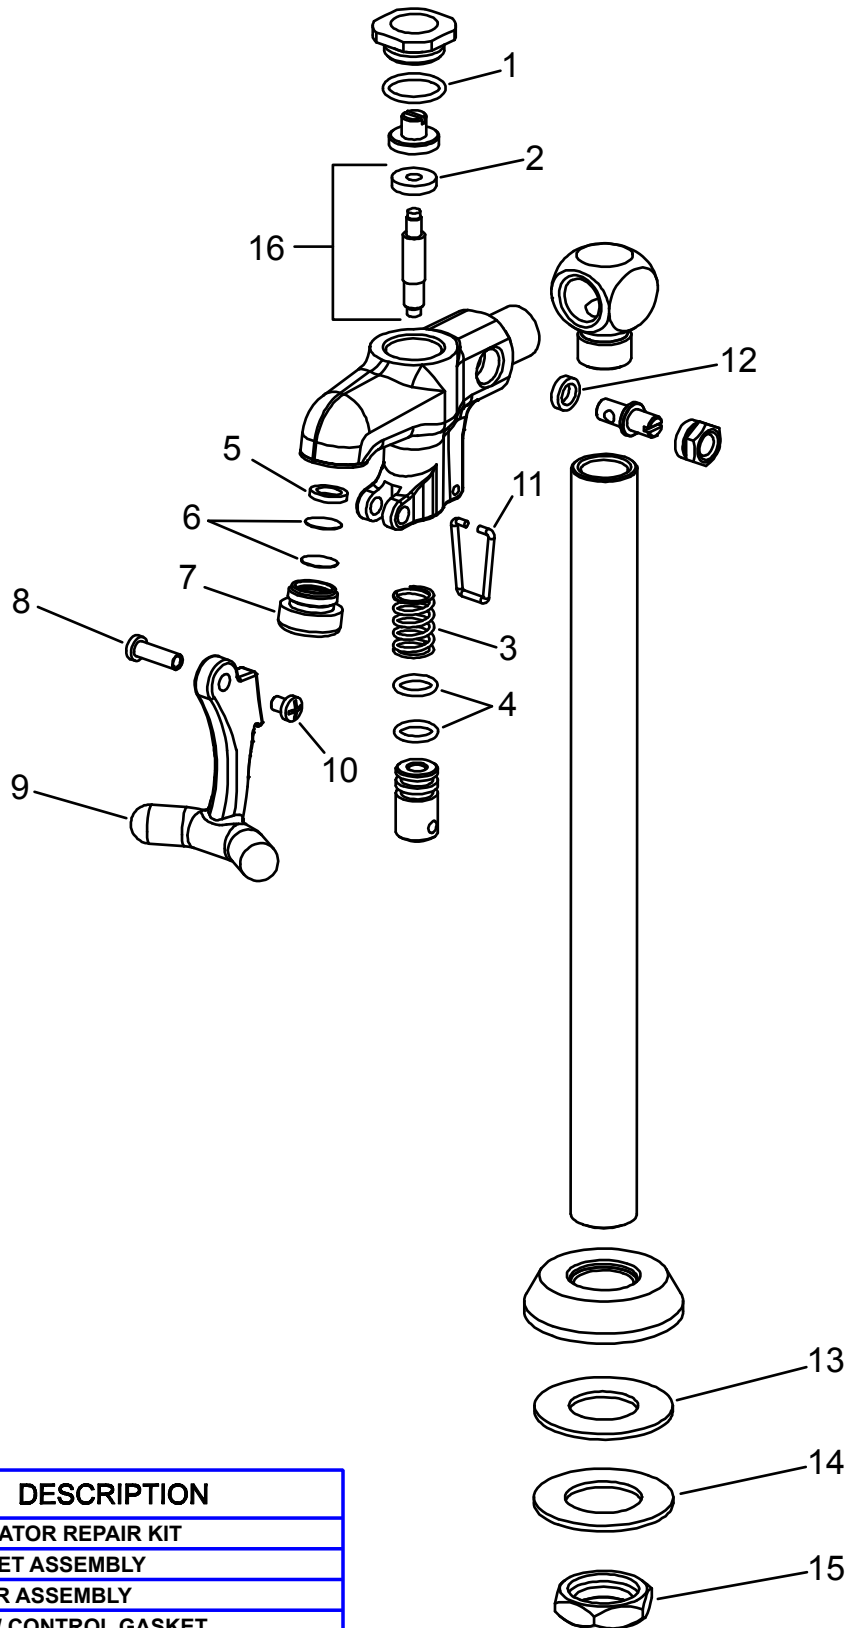

**REPAIR  
PARTS**

BY: PDC    DATE: 07-25-12  
CHK:        REV: 01-18-21

FITTING NO.

**712-ABCP**

SUBMITTED MODEL NO.

ITEM NO.

ITEM	PART NO.	DESCRIPTION
1,2,3,4	712-003KJKABNF	ACTUATOR REPAIR KIT
5,6,7	712-001KJKABCP	OUTLET ASSEMBLY
8,9,10,11	712-002KJKNF	LEVER ASSEMBLY
12	712-004JKABNF	FLOW CONTROL GASKET
13,14,15	712-005KJKNF	DECK MOUNTING HARDWARE KIT
16	313-005KJKABRBF	STEM ASSEMBLY